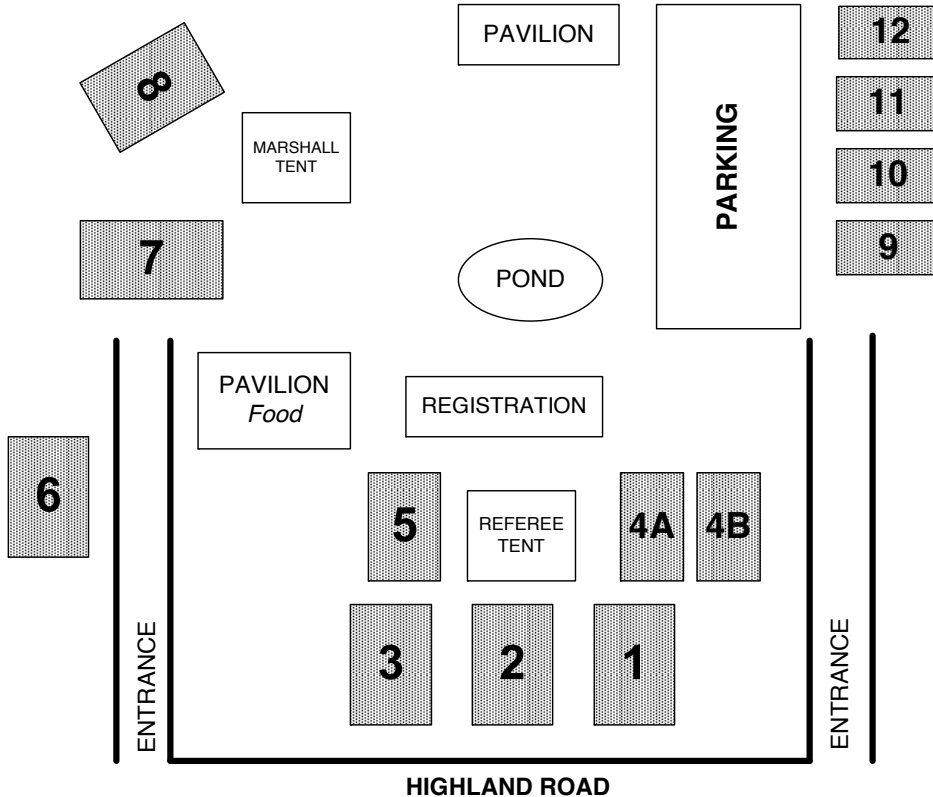

# Mequon Rotary Park

4100 West Highland Road  
Mequon

From Milwaukee:

**I-43 N** toward **GREEN BAY** - go **12.1** mi. Take exit **#85/MEQUON RD** - go **0.20** mi. Turn Left on **W MEQUON RD(WI-167)** - go **0.20** mi. Turn Right on **N PORT WASHINGTON RD** - go **2.03** mi. Turn Left on **W HIGHLAND RD** - go **2.03** mi. Arrive at **4100 W HIGHLAND RD, MEQUON**, on the Right

From Madison:

Go to Milwaukee and follow the directions from Milwaukee to park.

From Fox Valley:

**US-45** - go **23.9** mi. Take the **HARTFORD/JACKSON** exit toward **JACKSON** - go **0.20.4** mi. Turn Left on **WI-60** - go **13.5** mi. Turn Right to take ramp onto **I-43 S** - go **2.6** mi. Take exit **#89/ CEDARBURG** onto **W PIONEER RD (CR-C)** toward **CEDARBURG** - go **0.30** mi. Turn Left on **N PORT WASHINGTON RD** - go **2.13** mi. Turn Right on **W HIGHLAND RD** - go **2.03** mi. Arrive at **4100 W HIGHLAND RD, MEQUON**, on the Right