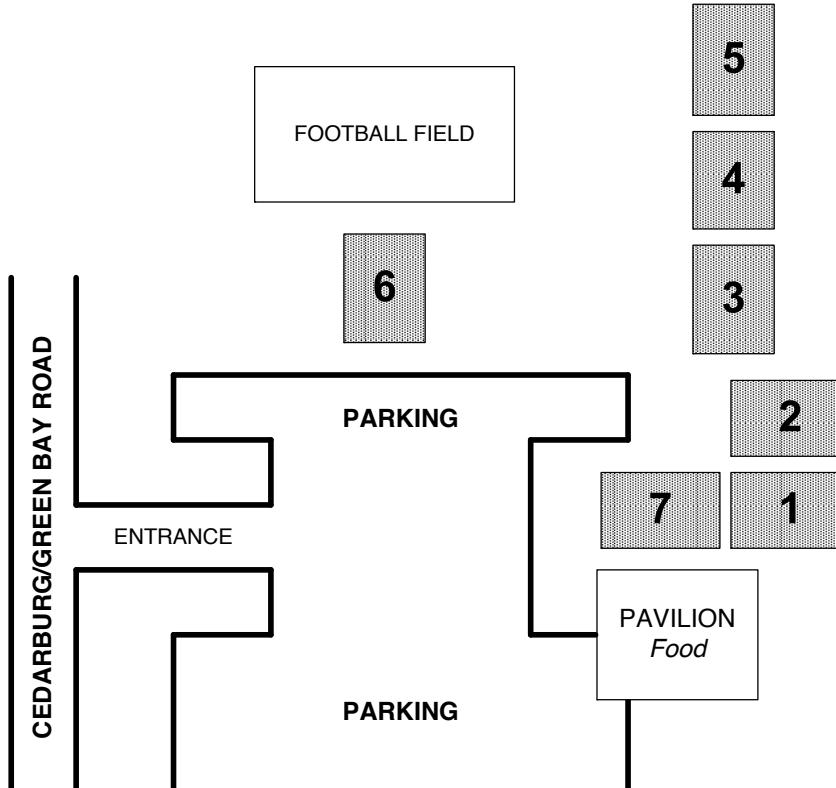

Mequon River Barn Park

9808 North Cedarburg Road
(Cedarburg Road aka Green Bay Road)
Mequon

From Milwaukee:

I-43 N toward **GREEN BAY** - go 9 mi. Take exit **#82B/BROWN DEER RD** onto **W BROWN DEER RD(WI-100)** go 2.4 mi. Turn Right to take ramp onto **N GREEN BAY RD(WI-57 N)** go 1.0 mi. Continue to follow **WI-57 N** - go **0.30** mi Arrive at **9808 N CEDARBURG RD, MEQUON**, on the Right

From Madison:

I-94 E - Take Left exit **#305B/FOND DU LAC** onto **US-45 N** go 8.5 mi. Continue on **US-41 N** - go 0.30 mi. Take exit **#47B/GOOD HOPE RD** onto **W GOOD HOPE RD(CR-PP E)** toward **GOOD HOPE RD EAST** go 2.6 mi. Turn Left on **N 76TH ST(WI-181 N)** - go 3.1 mi. Turn Right on **W COUNTY LINE RD** go 2.03 mi. Turn Left on **N CEDARBURG RD(WI-57 N)** go 0.30 mi. Arrive at **9808 N CEDARBURG RD, MEQUON**, on the Right

From Fox Valley:

US-45 S toward **MILWAUKEE**. Take exit **#54/MEQUON RD (CR-Y E)/LANNON RD** - go 0.20 mi. Turn Left on **WI-167 E** go 8.6 mi. Turn Right on **N CEDARBURG RD(WI-57)** go 1.9 mi. Arrive at **9808 N CEDARBURG RD, MEQUON**, on the Left